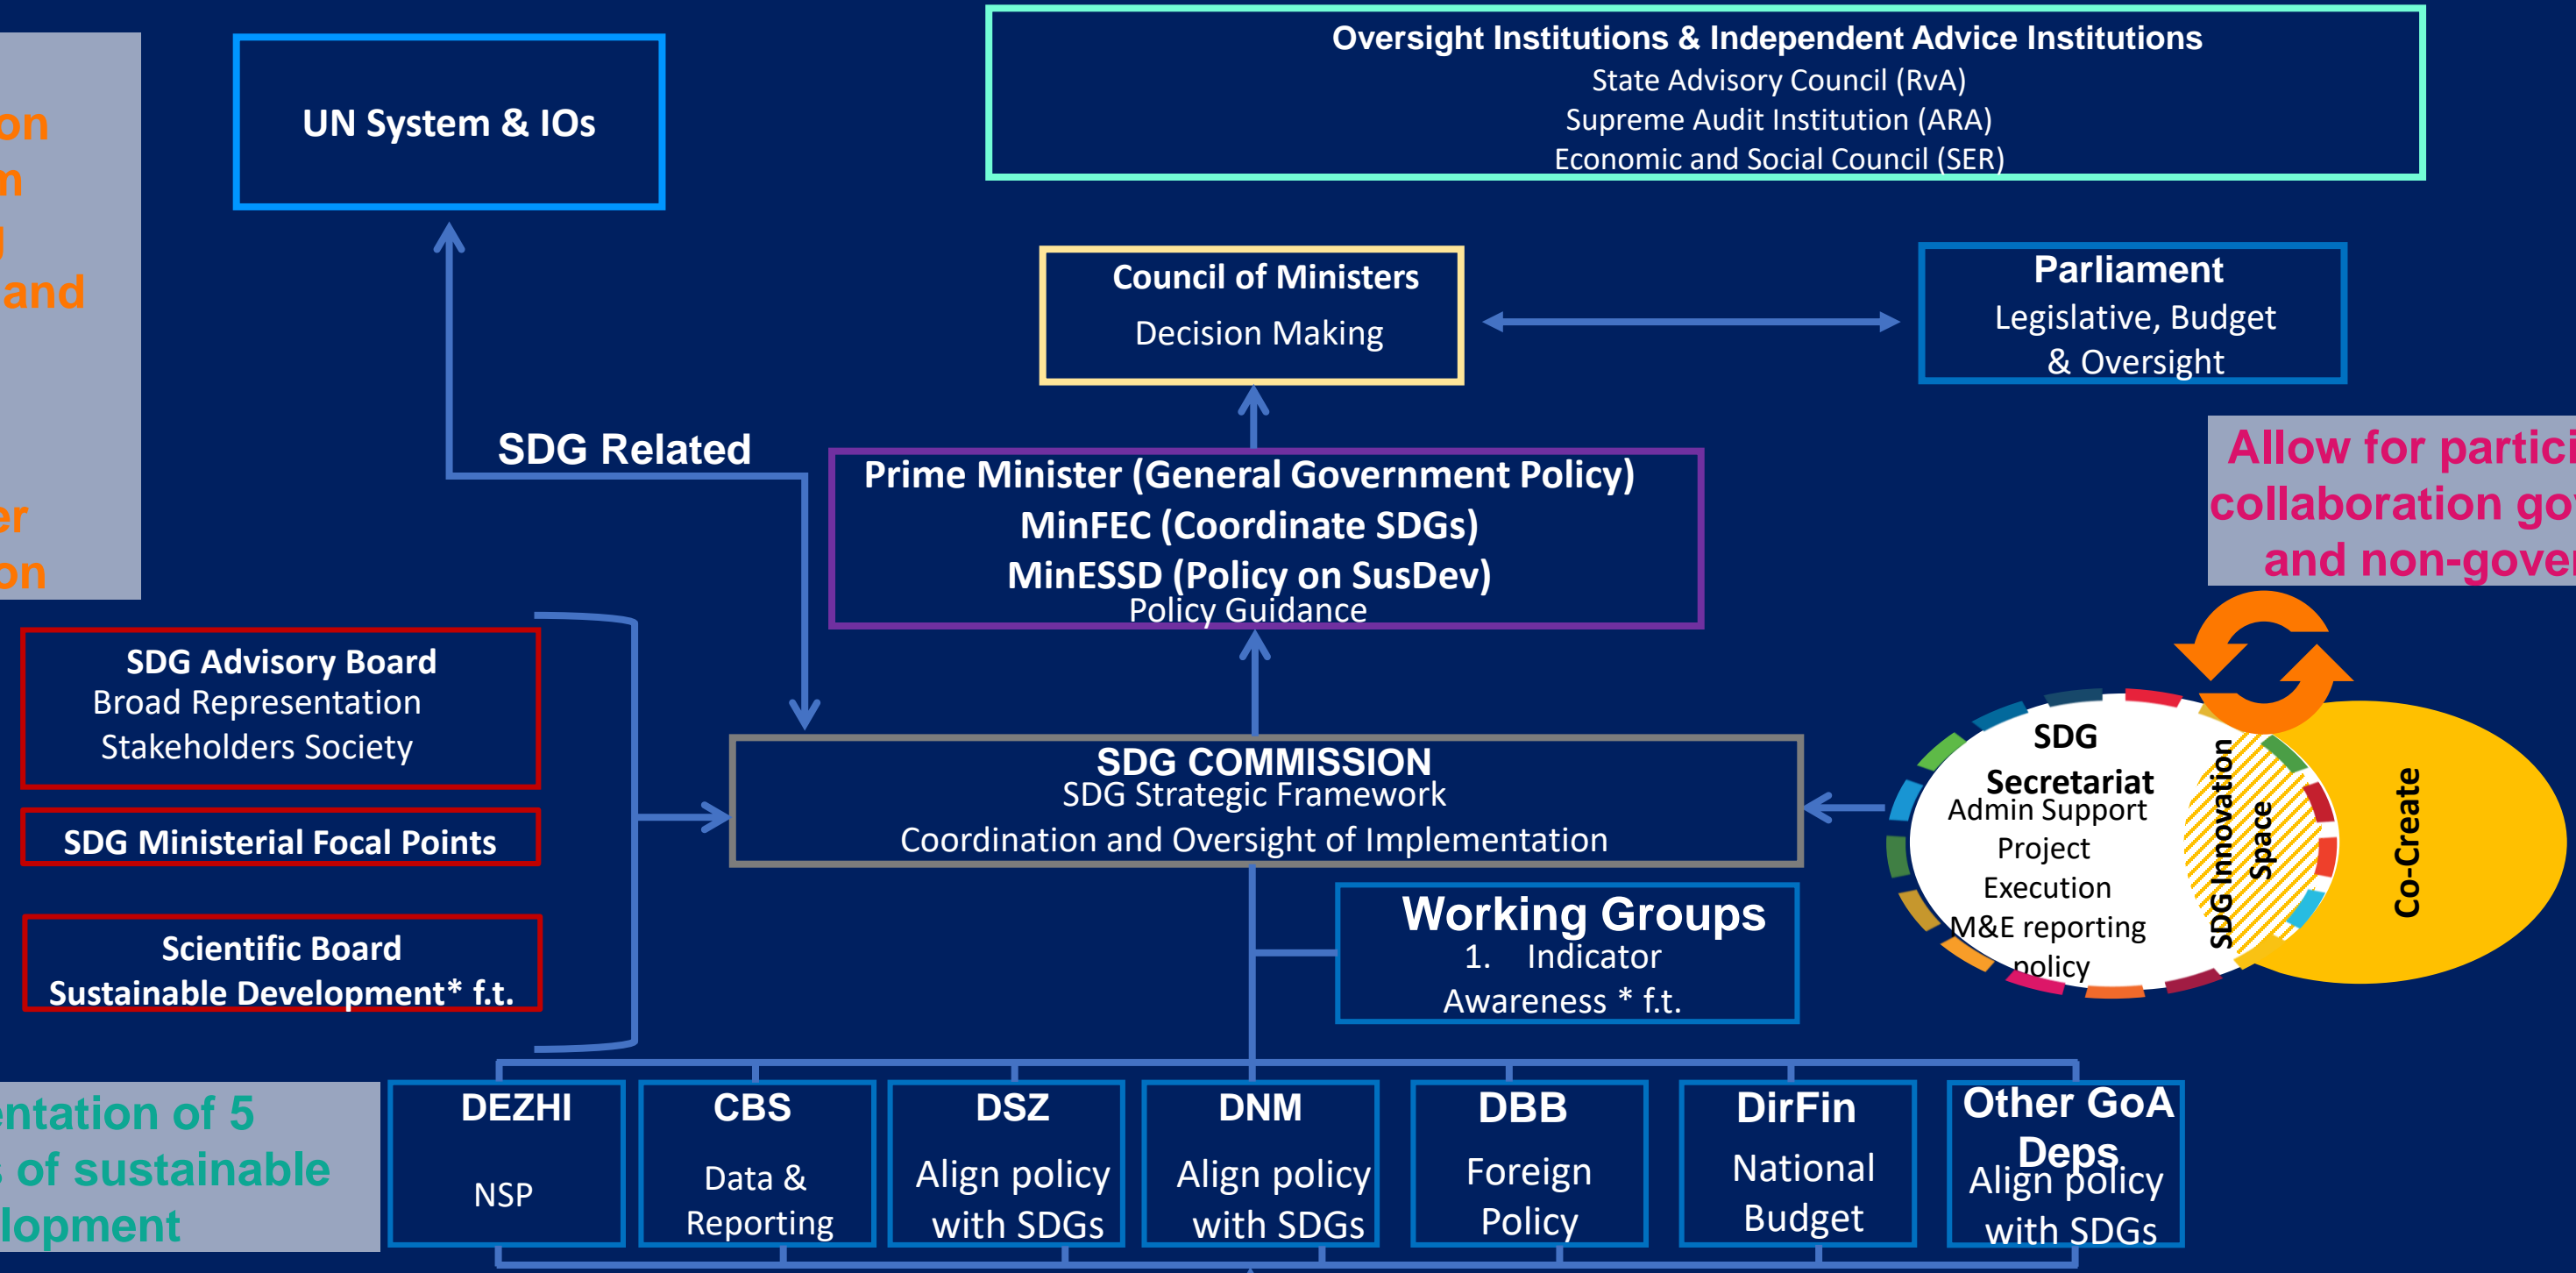

ARRUBA SDG Implementation

Whole of Government Approach

- Robust coordination mechanism
- Fomenting horizontal and vertical coherence
- Stimulate stakeholder participation

Allow for participation & collaboration government and non-government

Representation of 5 dimensions of sustainable development

EXPERT WORKING GROUP/TASKFORCES

EXPERT WORKING GROUP

Challenges & Innovative Practices